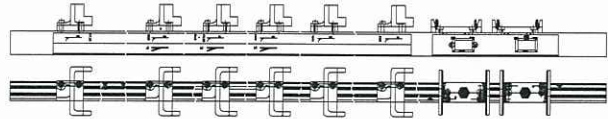

turn only single sash window using jigs

(50727, 50737, 50732) drive gears

(21108) Hinges

**50947 compressed middle hinges
version universal**

(21108) centre locks

jigs pagage 10362