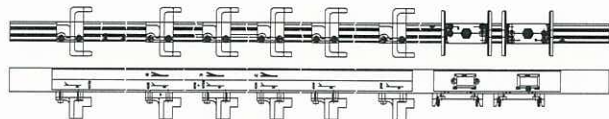

turn only single sash window using jigs

(50727, 50737, 50732) drive gears

(21108) Hinges

**50947 compressed middle hinges
version universal**

(21108) centre locks

jigs pagage 10362