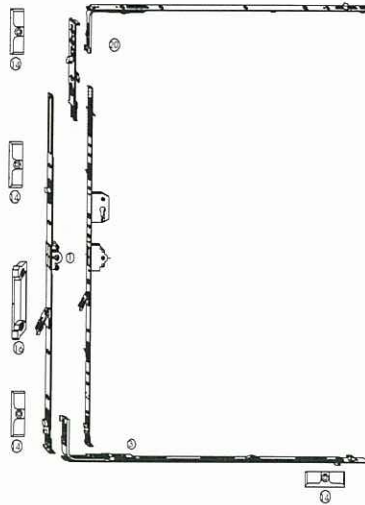

turn only single sash window using jigs

(50727, 50737, 50732) drive gears

(21108) Hinges

**50947 compressed middle hinges
version universal**

(21108) centre locks

jigs pagage 10362